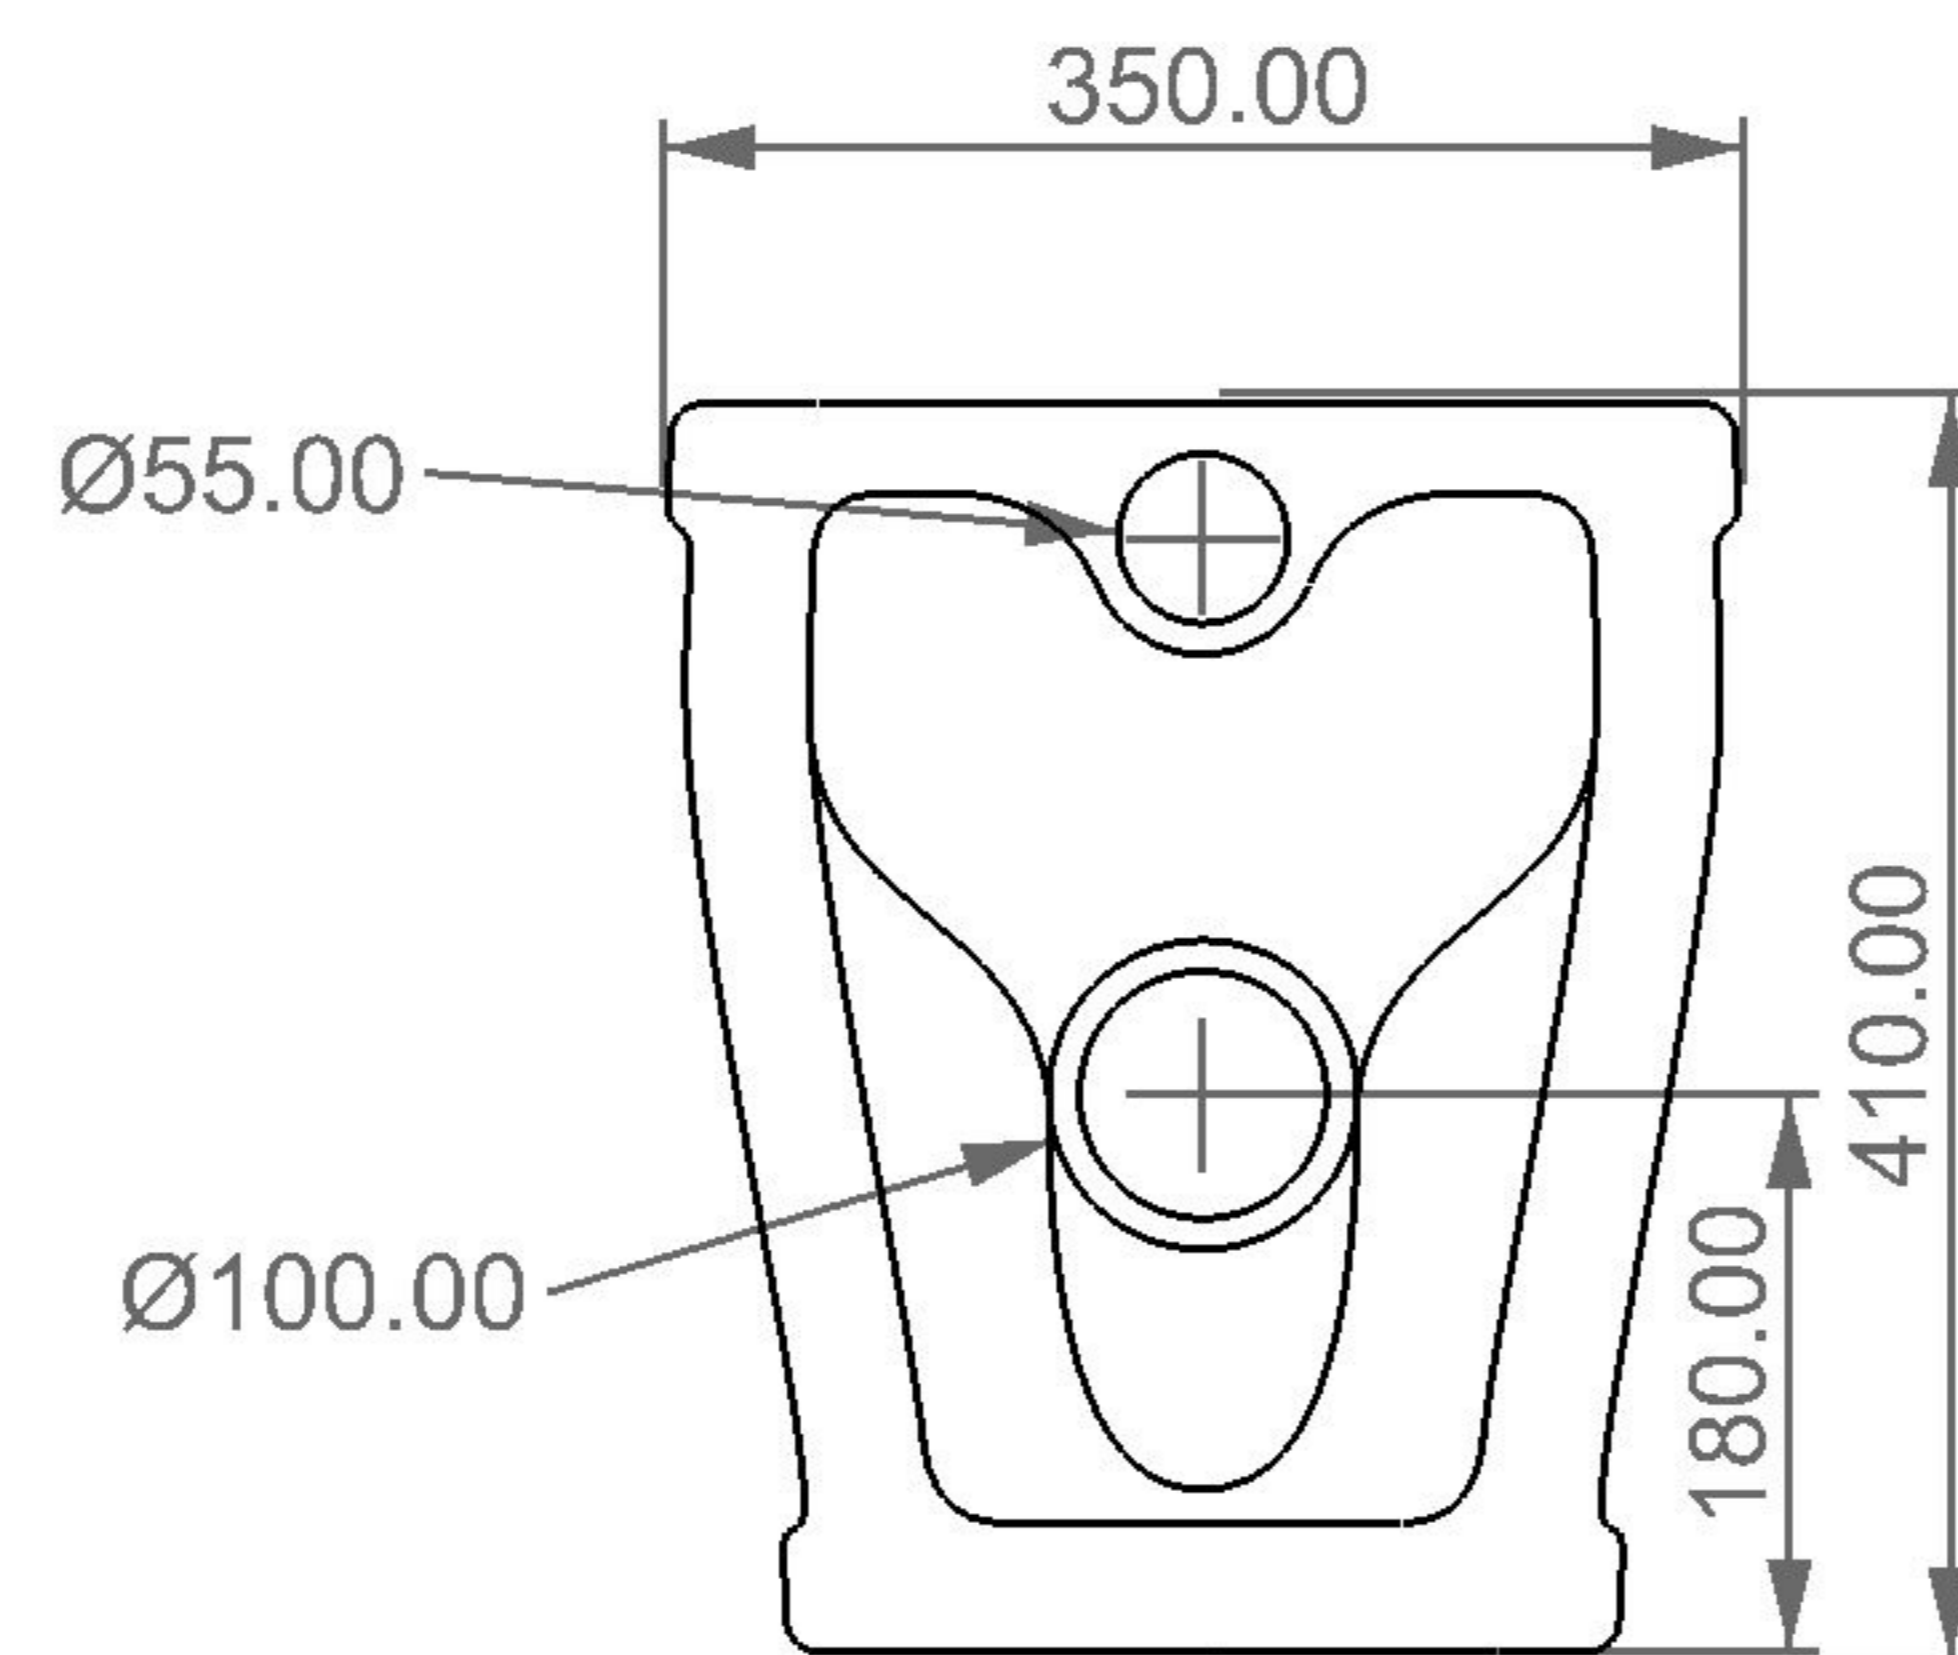

GSG
CERAMIC DESIGN

wc terra TIME
wc back to wall TIME

FRONT

LEFT

TOP

REAR

SECTION

Designation wc terra TIME wc back to wall TIME	GSG CERAMIC DESIGN
Scale 1:10	This drawing including the respective data may neither be duplicated nor modified nor altered without the consent of GSG Ceramic Design. The use of the data/technical drawings take place at users own risk and under exclusion of any liability of GSG Ceramic Design. The dimensions are not binding; products are subject to changes. Measurement shown may be subjected to small variations or are indicative.
cod. TIWC01	