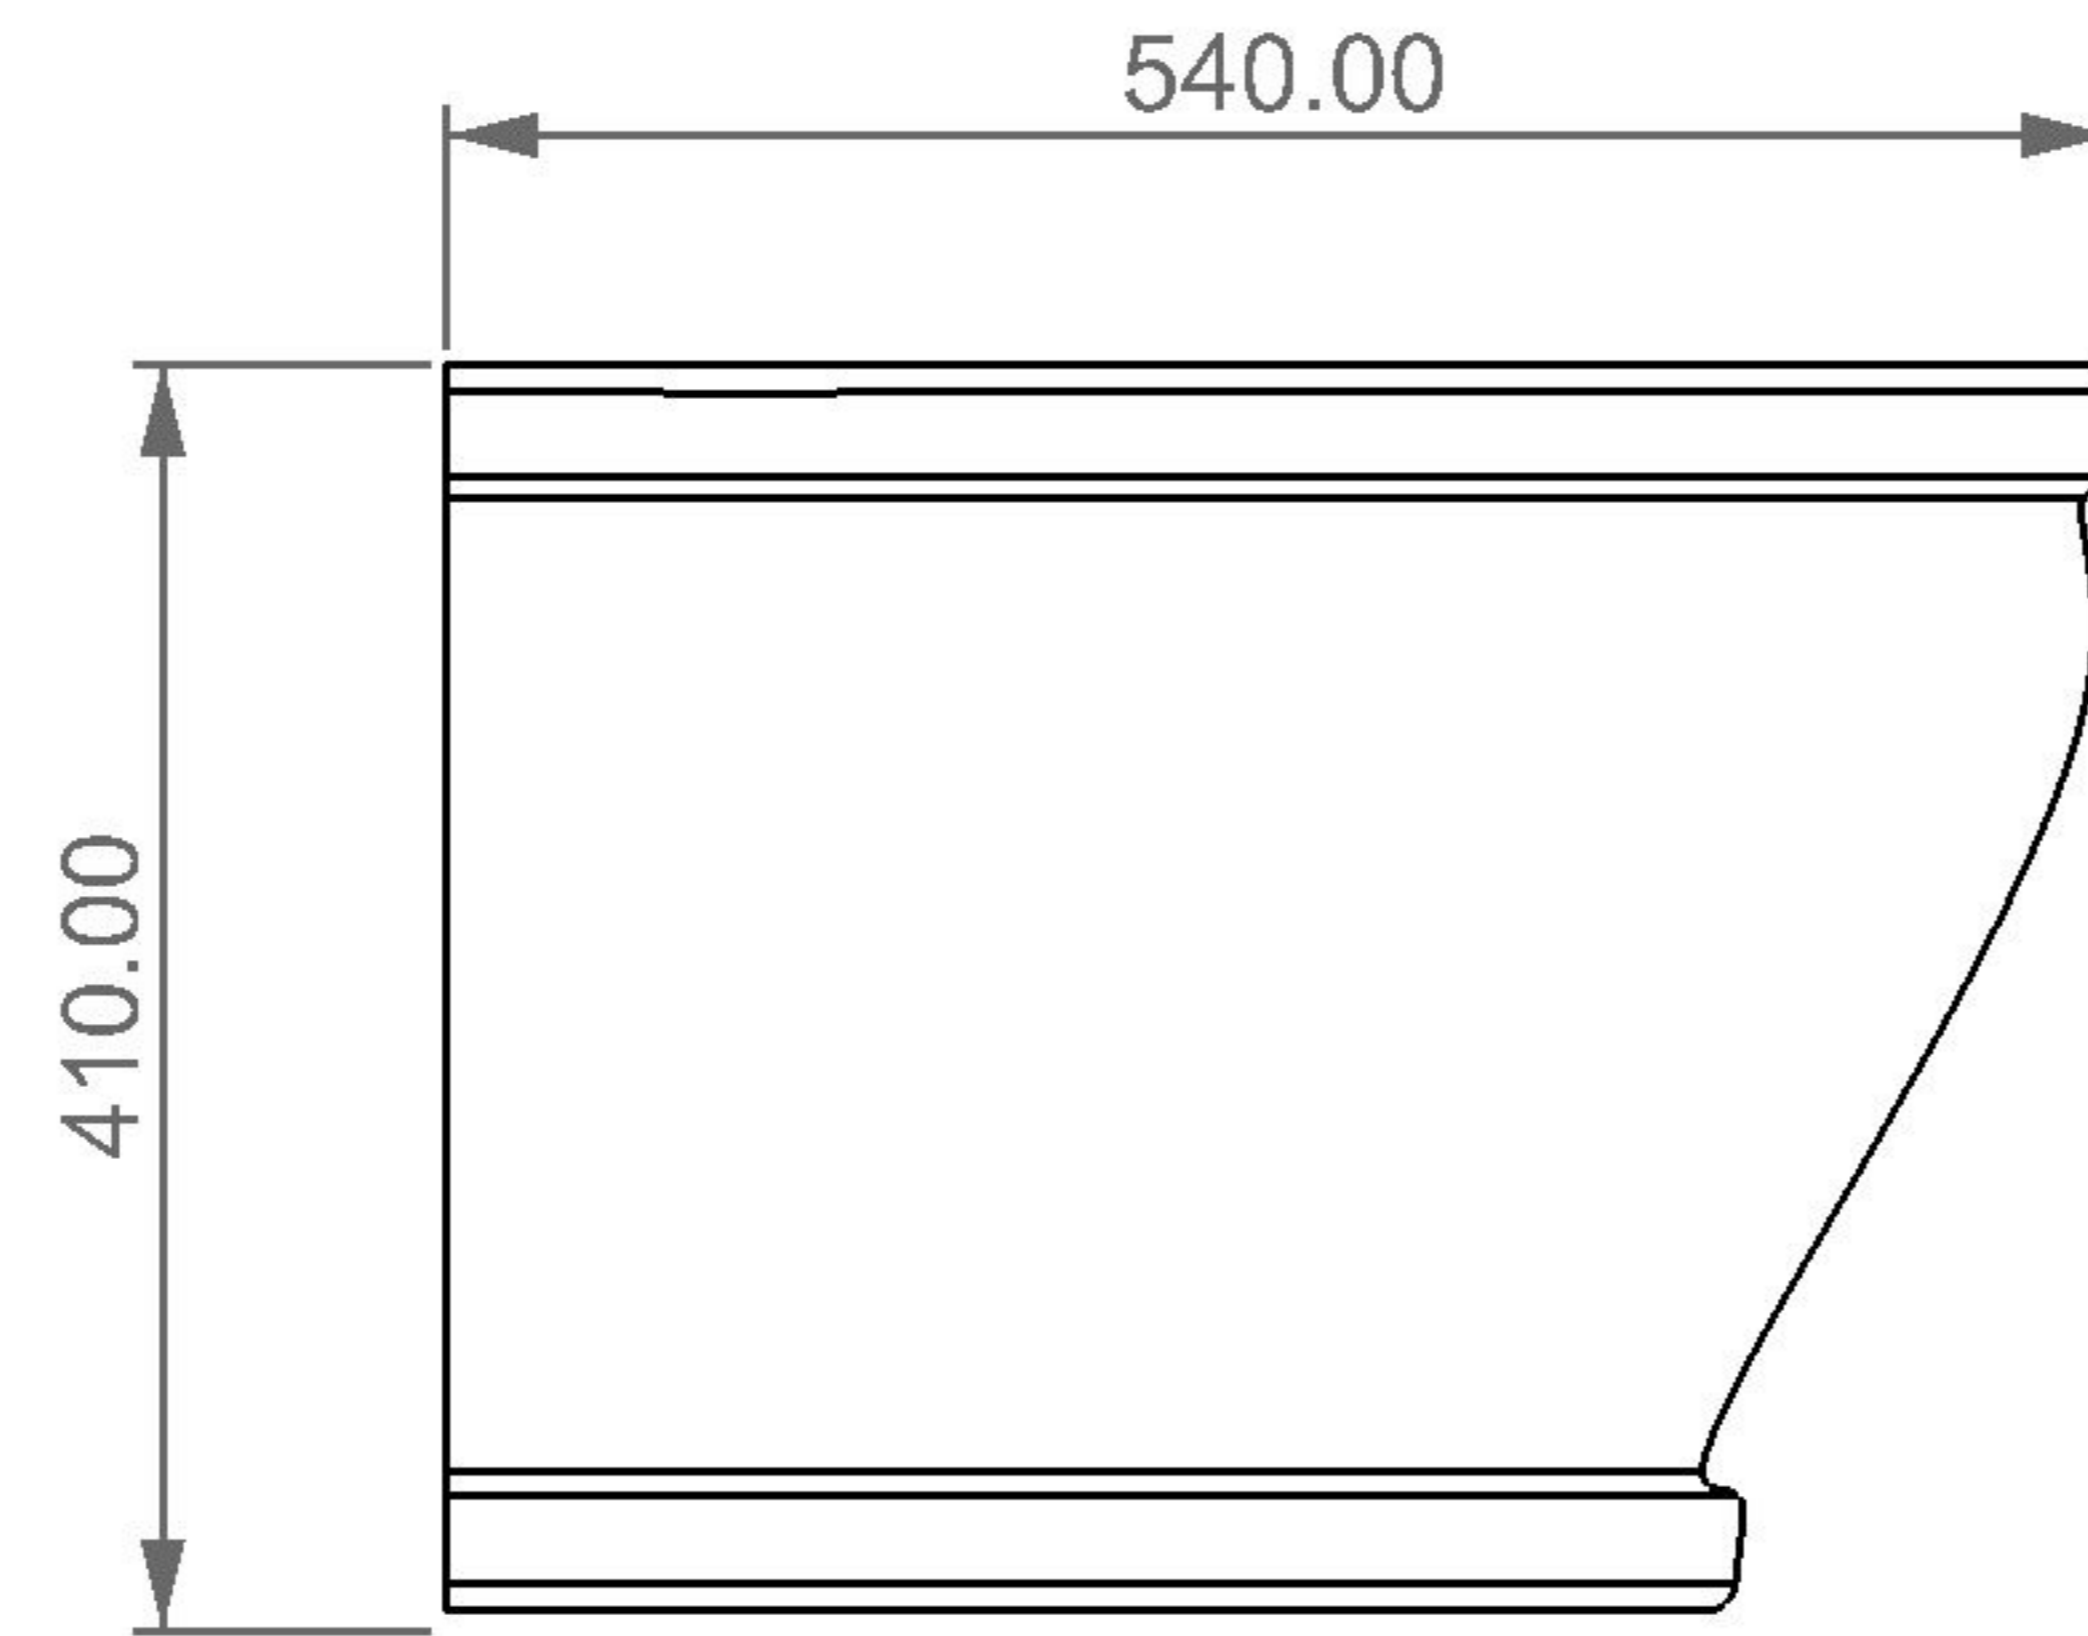

GSG
CERAMIC DESIGN

wc terra TIME
wc back to wall TIME

FRONT

LEFT

TOP

REAR

SECTION

Designation wc terra TIME wc back to wall TIME	GSG CERAMIC DESIGN
Scale 1:10	This drawing including the respective data may neither be duplicated nor modified nor altered without the consent of GSG Ceramic Design. The use of the data/technical drawings take place at users own risk and under exclusion of any liability of GSG Ceramic Design. The dimensions are not binding; products are subject to changes. Measurement shown may be subjected to small variations or are indicative.
cod. TIWC01	