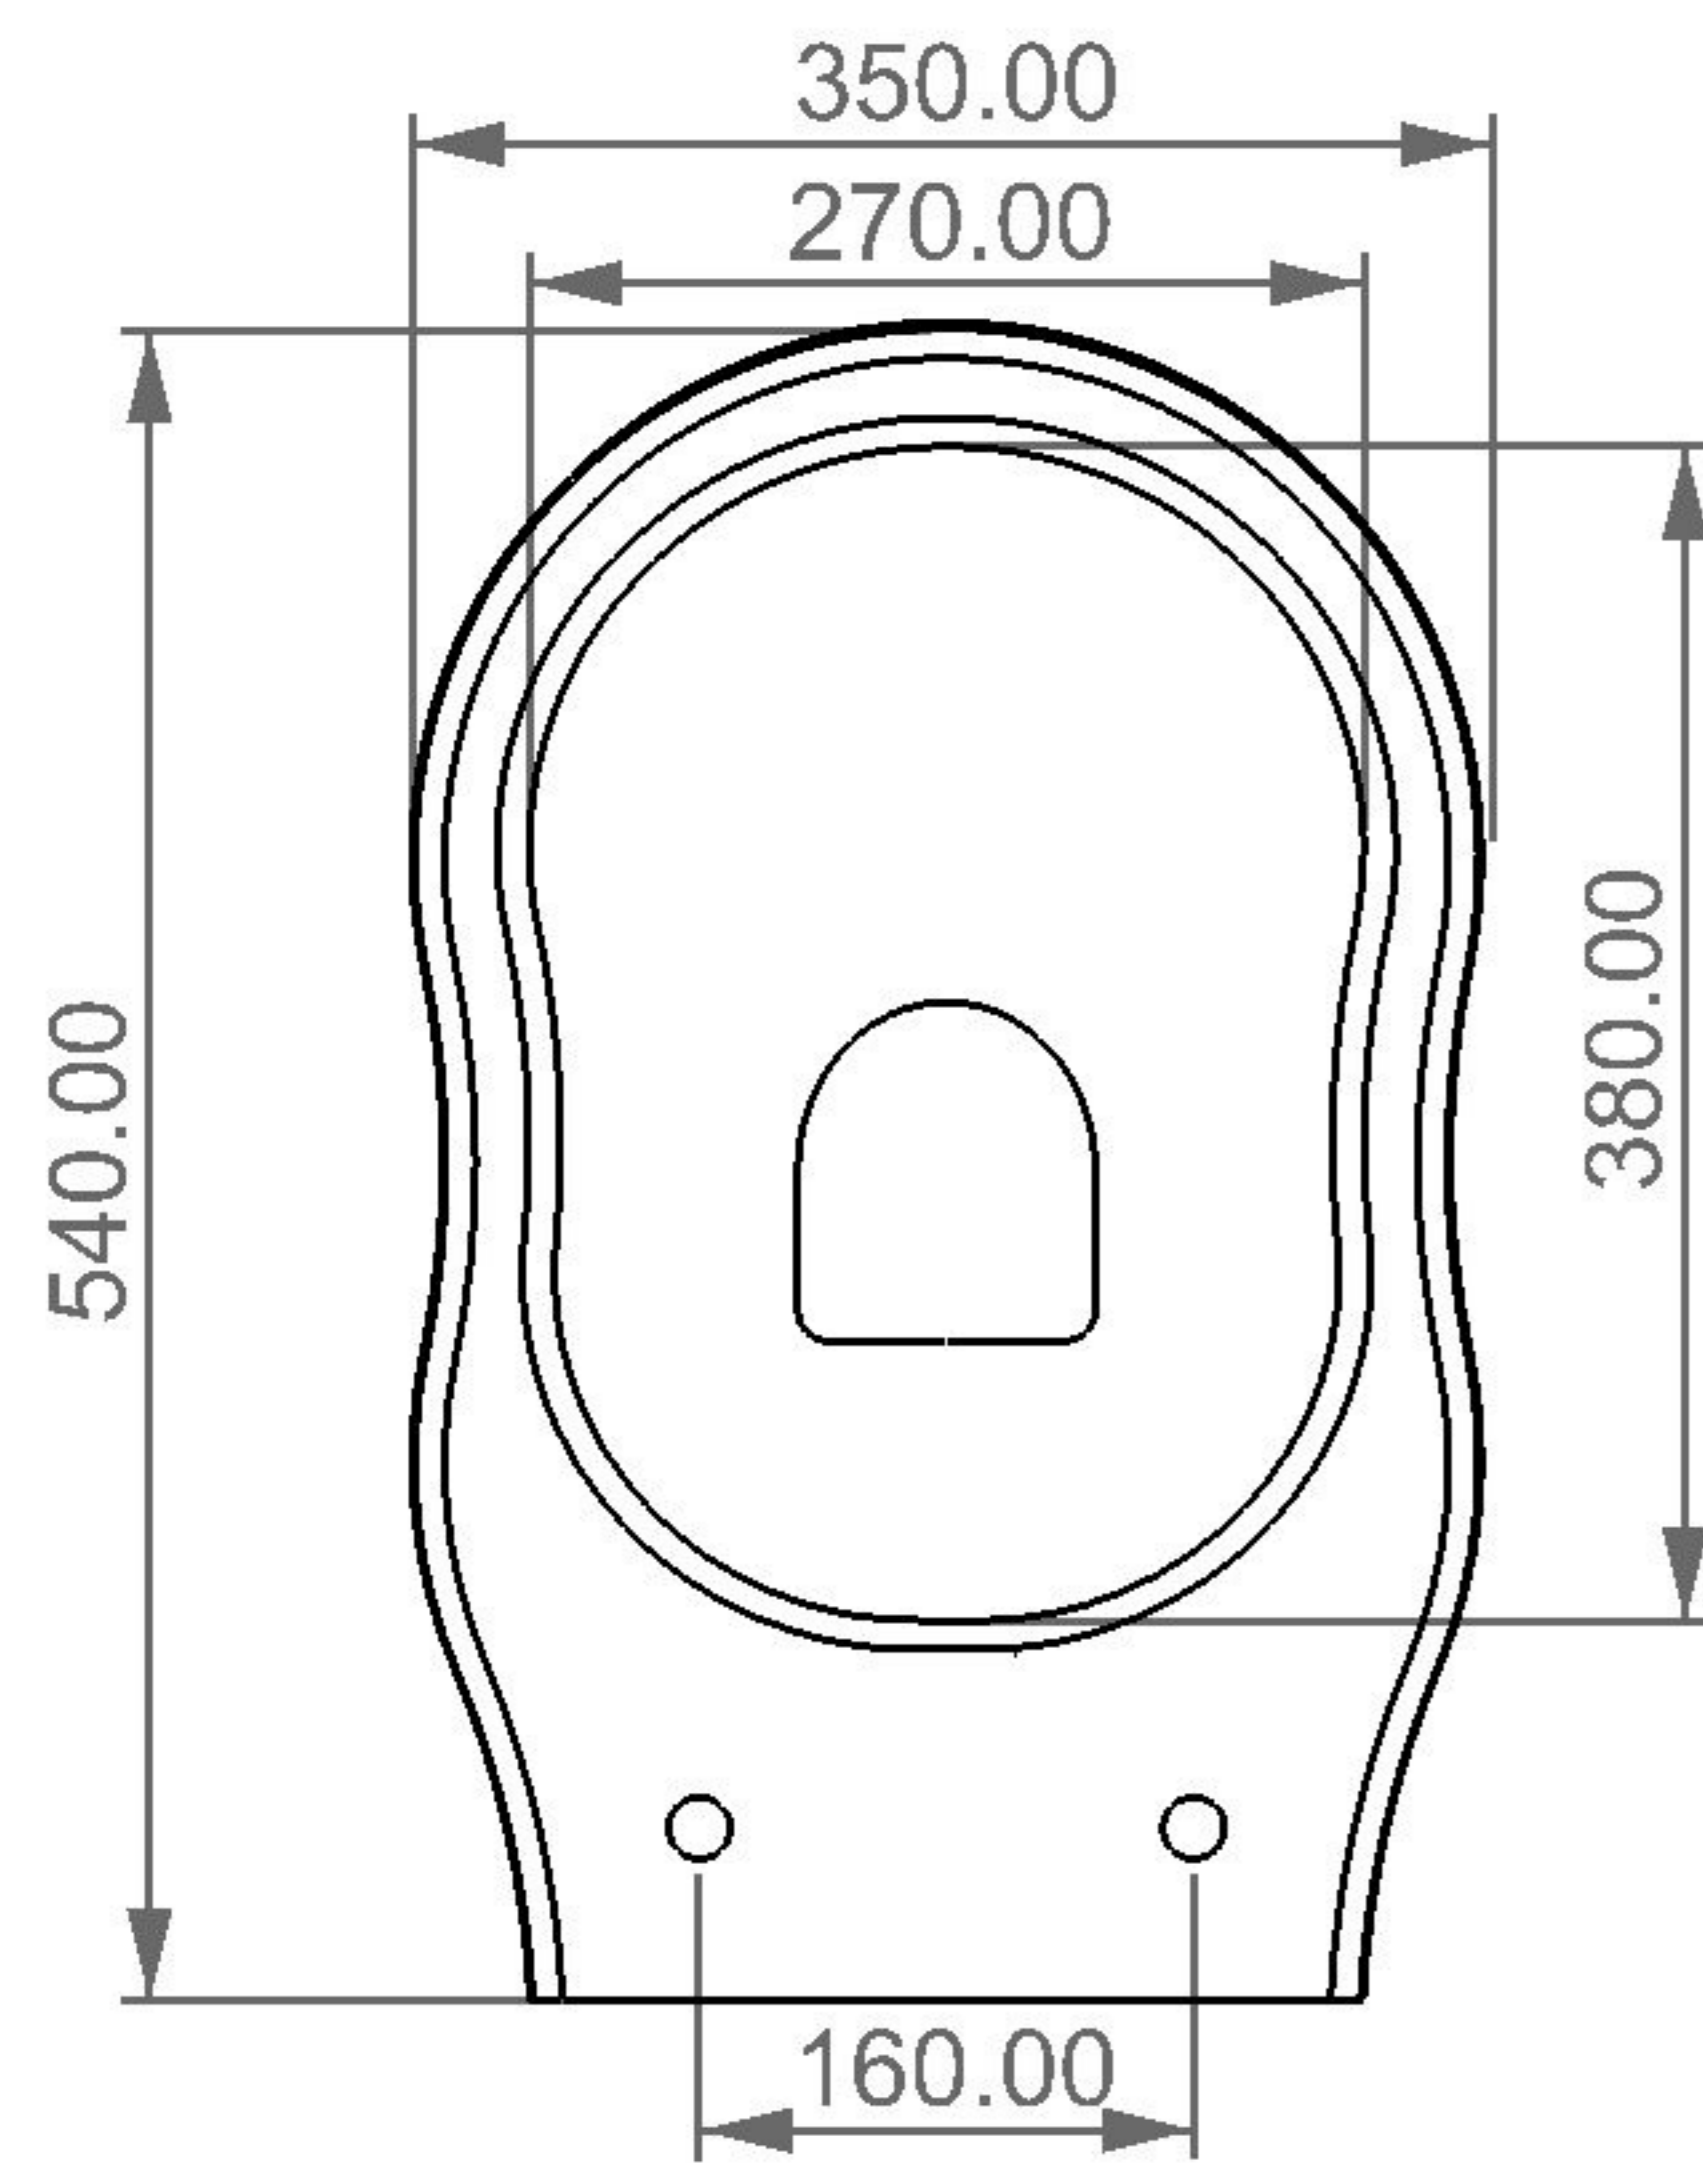

GSG
CERAMIC DESIGN

wc terra TIME
wc back to wall TIME

FRONT

LEFT

TOP

REAR

SECTION

Designation wc terra TIME wc back to wall TIME	GSG CERAMIC DESIGN
Scale 1:10	This drawing including the respective data may neither be duplicated nor modified nor altered without the consent of GSG Ceramic Design. The use of the data/technical drawings take place at users own risk and under exclusion of any liability of GSG Ceramic Design. The dimensions are not binding; products are subject to changes. Measurement shown may be subjected to small variations or are indicative.
cod. TIWC01	