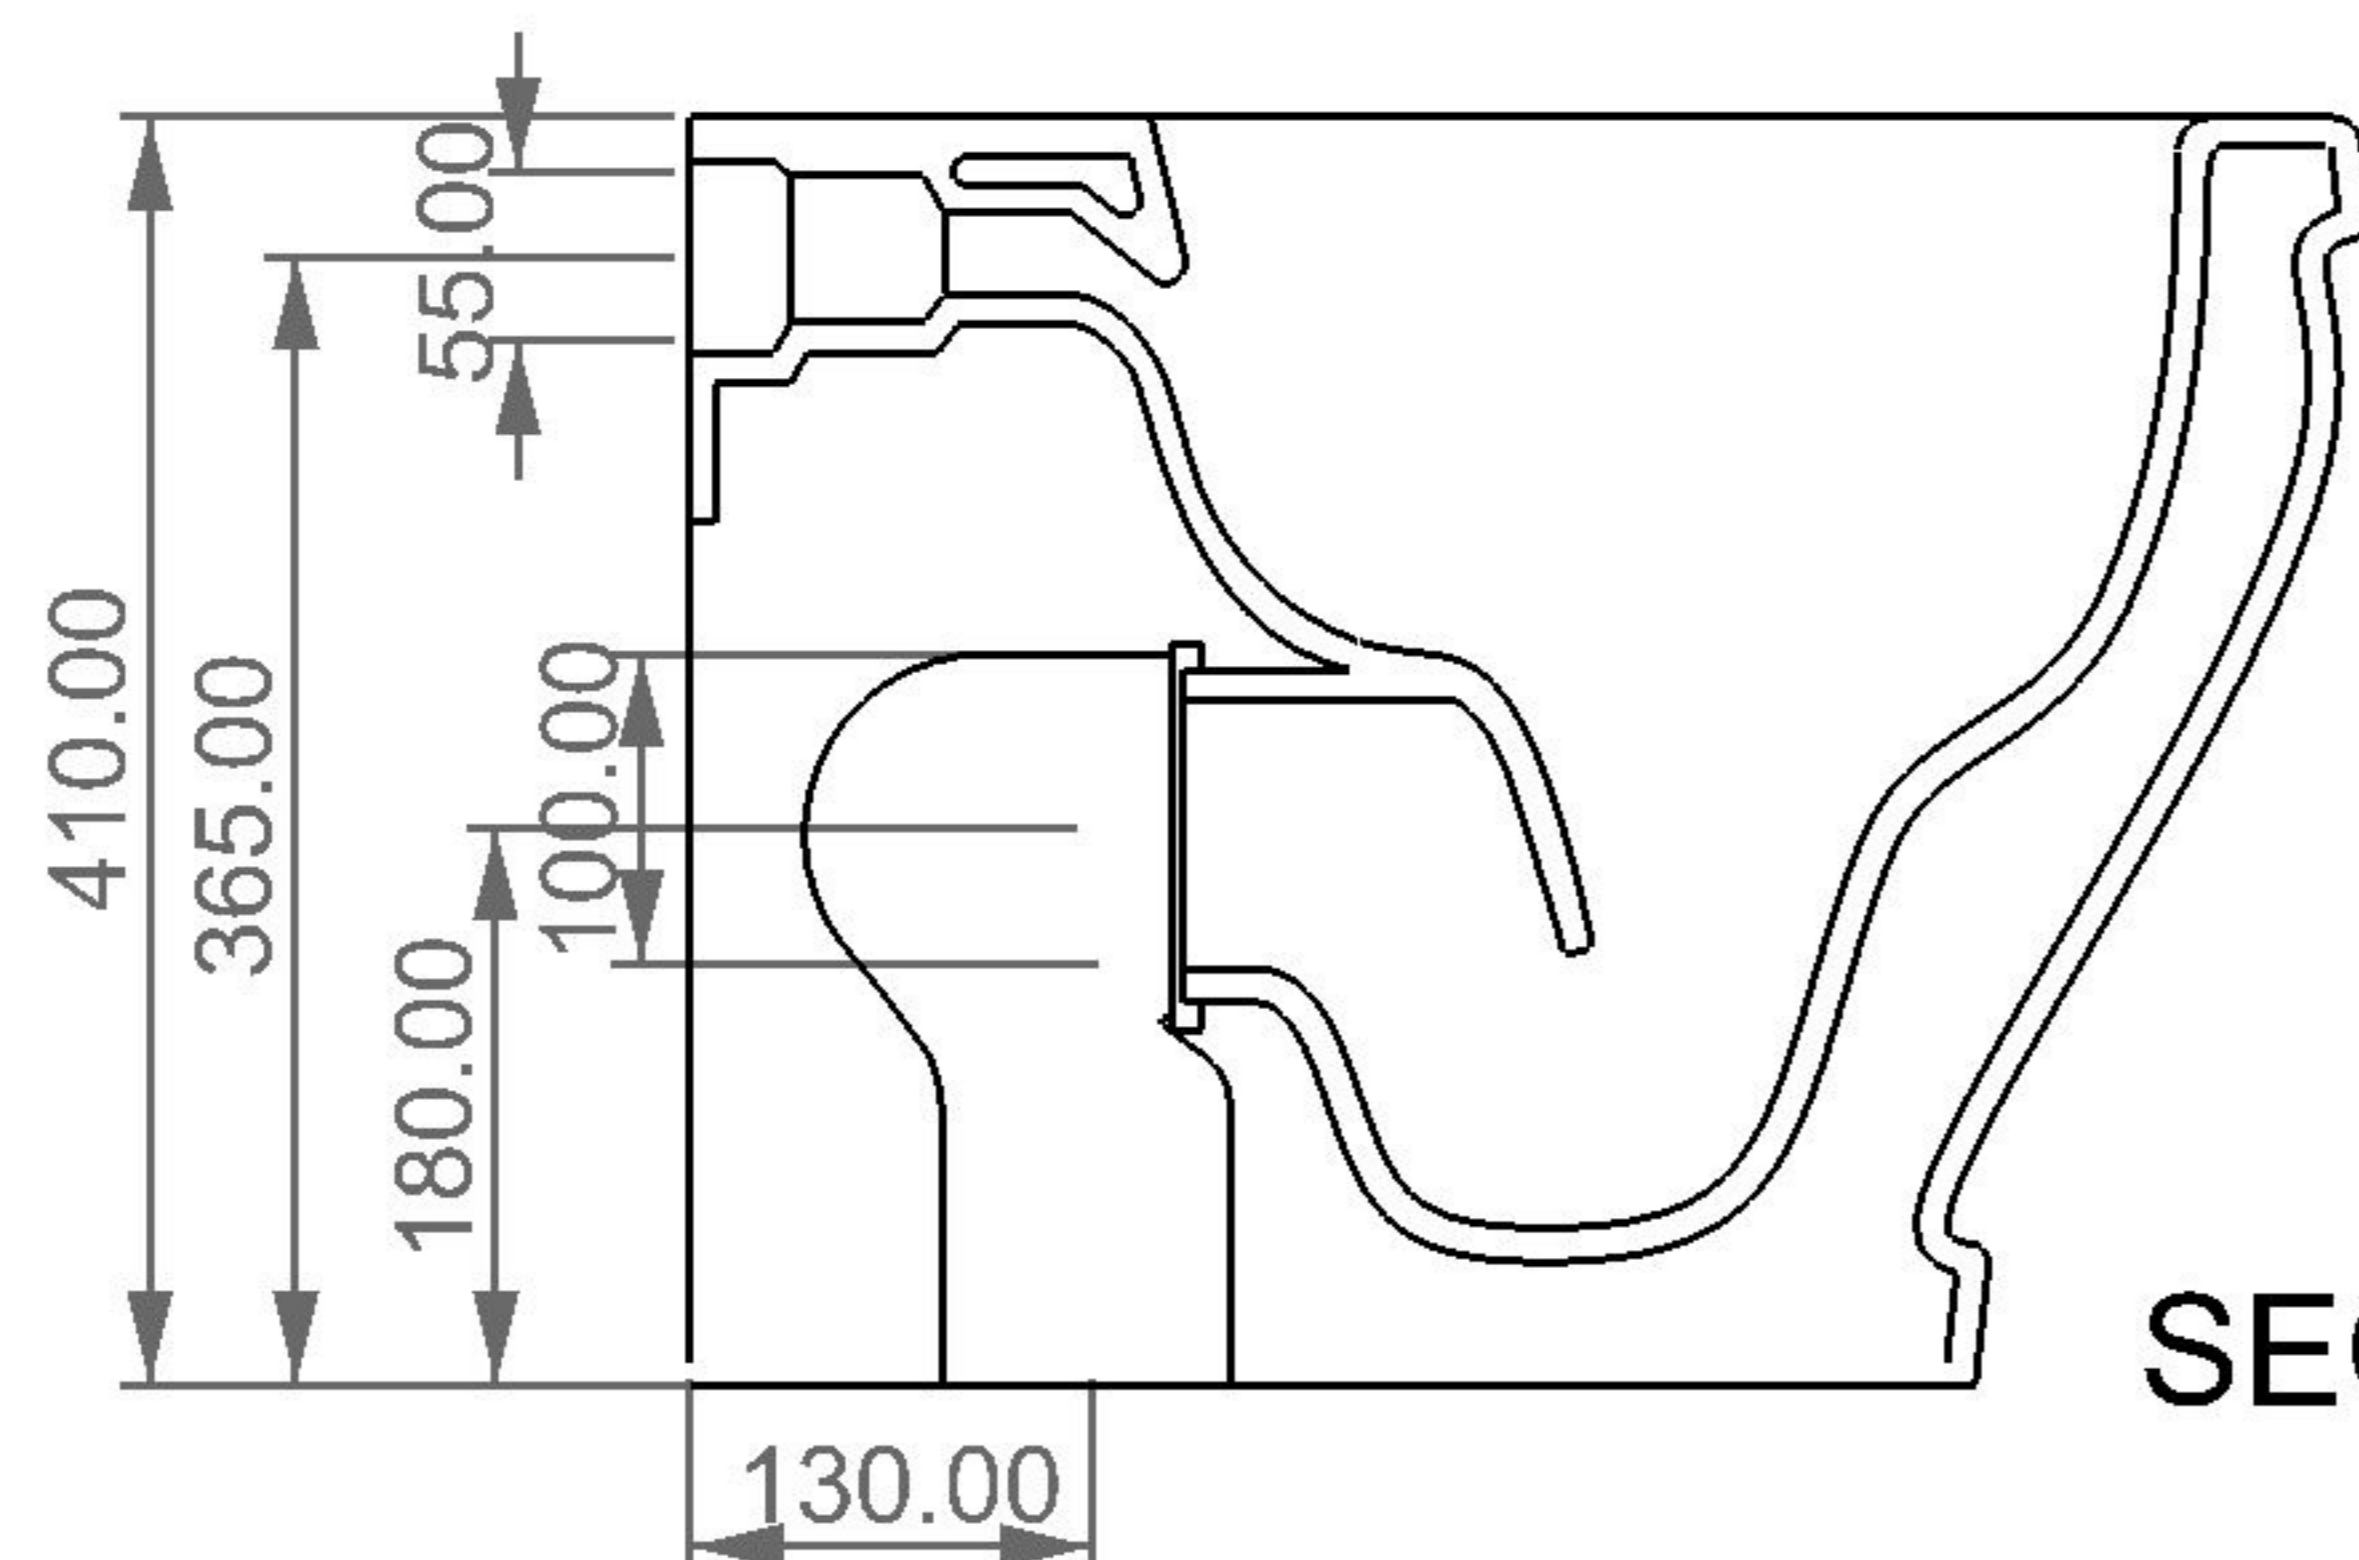

GSG
CERAMIC DESIGN

wc terra TIME
wc back to wall TIME

FRONT

LEFT

TOP

REAR

SECTION

Designation wc terra TIME wc back to wall TIME	GSG CERAMIC DESIGN
Scale 1:10	This drawing including the respective data may neither be duplicated nor modified nor altered without the consent of GSG Ceramic Design. The use of the data/technical drawings take place at users own risk and under exclusion of any liability of GSG Ceramic Design. The dimensions are not binding; products are subject to changes. Measurement shown may be subjected to small variations or are indicative.
cod. TIWC01	