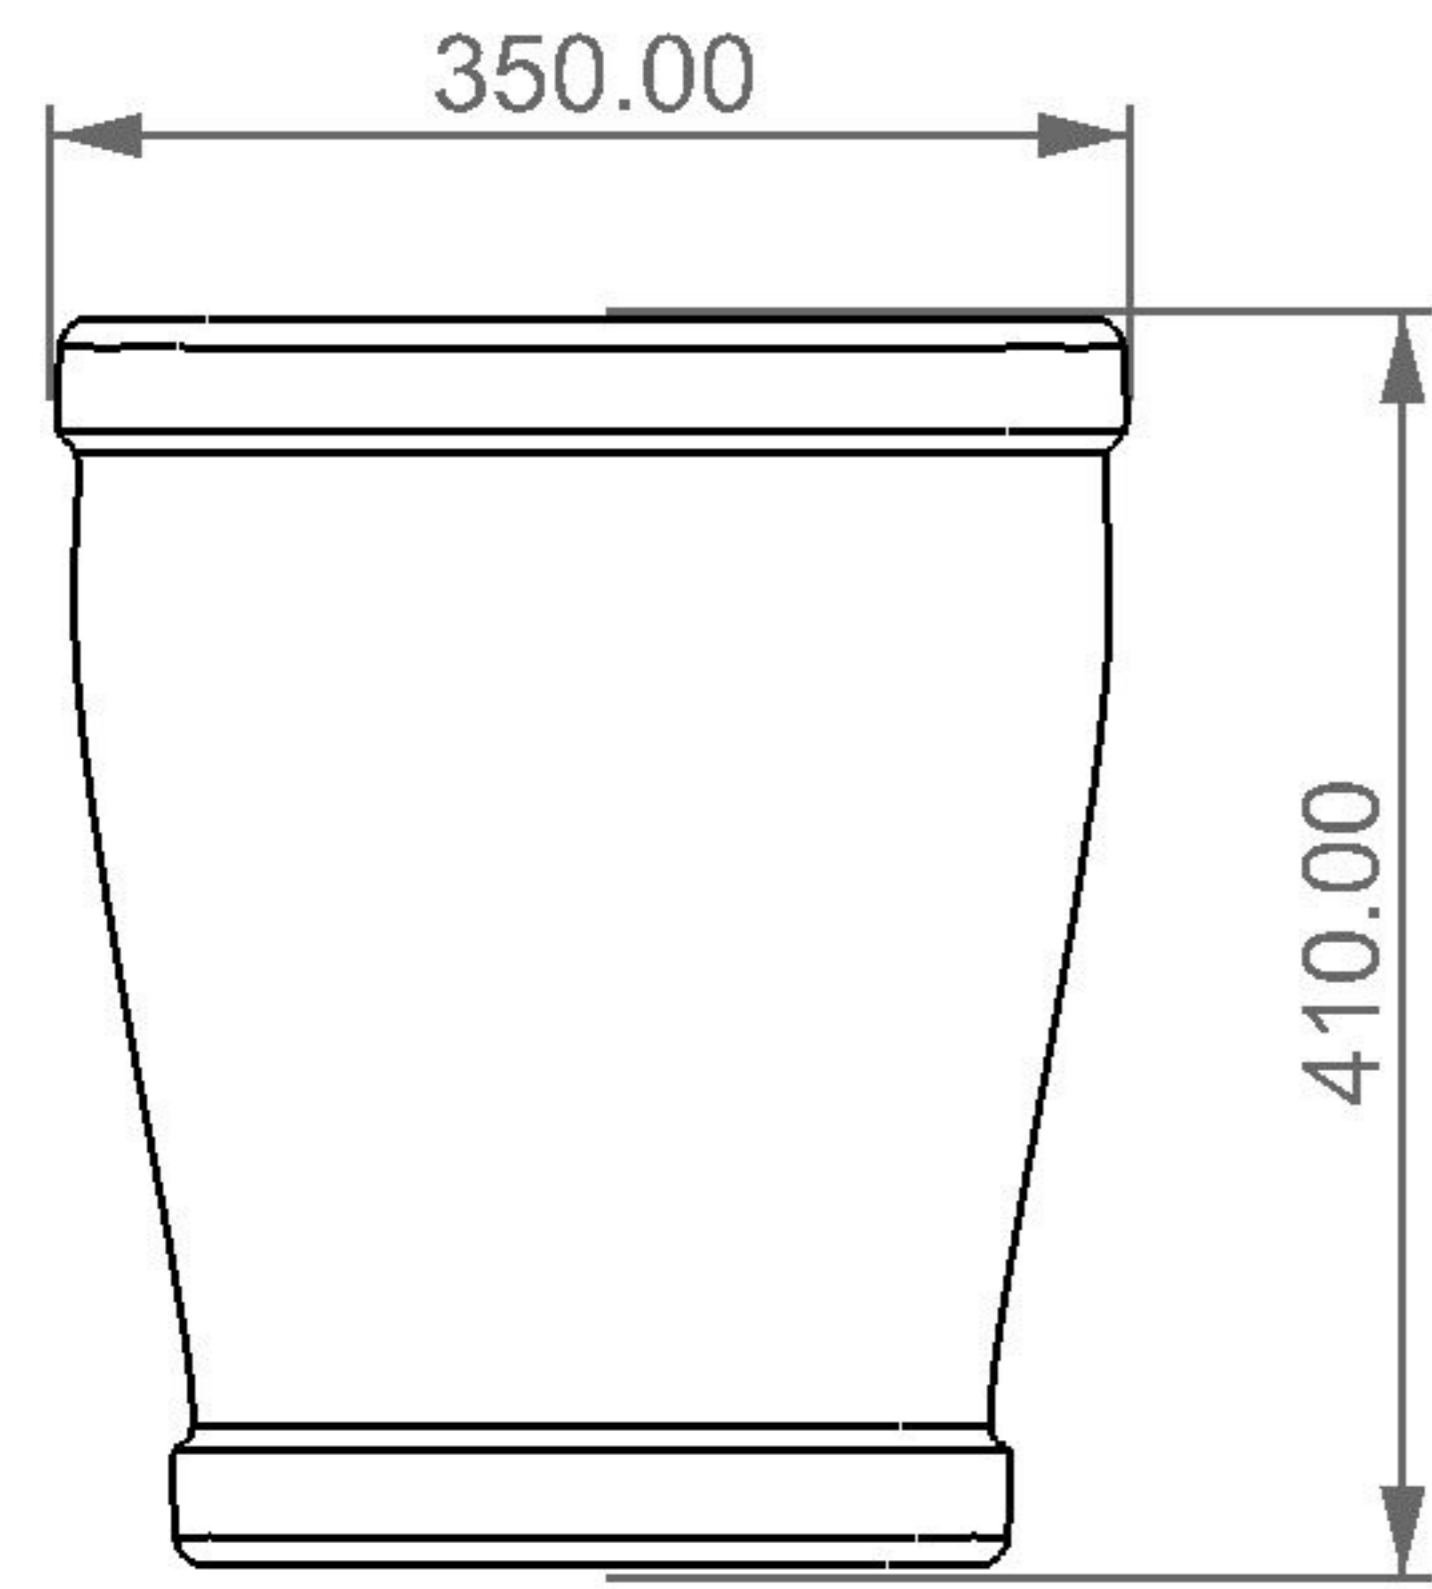

GSG
CERAMIC DESIGN

wc terra TIME
wc back to wall TIME

FRONT

LEFT

TOP

REAR

SECTION

Designation wc terra TIME wc back to wall TIME	GSG CERAMIC DESIGN
Scale 1:10	This drawing including the respective data may neither be duplicated nor modified nor altered without the consent of GSG Ceramic Design. The use of the data/technical drawings take place at users own risk and under exclusion of any liability of GSG Ceramic Design. The dimensions are not binding; products are subject to changes. Measurement shown may be subjected to small variations or are indicative.
cod. TIWC01	