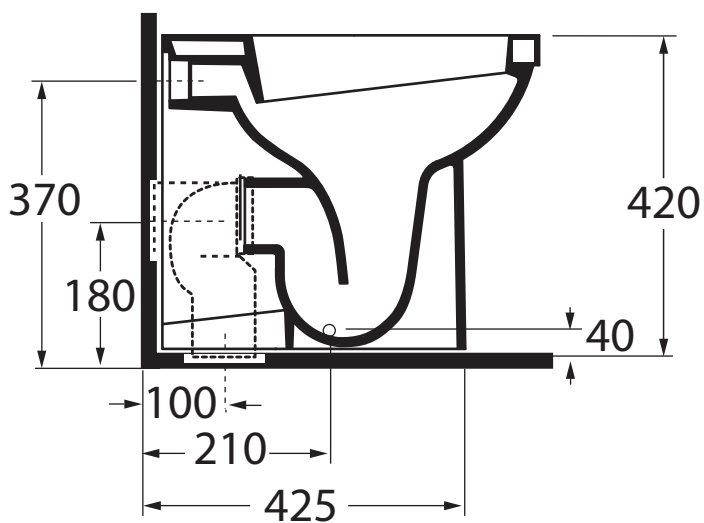

XCU 100/P
XCU 100/S

Vaso con scarico a parete trasformabile a terra
tramite curva tecnica in plastica

W.c. with wall trap changeable into floor trap
by plastic technical bend

Dimensioni/dimensions: 51x36xH 42 cm
Peso/weight: 23kg

XCU 500

Bidet monoforo
One-hole bidet

Dimensioni/dimensions: 51x36xH 42 cm
Peso/weight: 21 kg