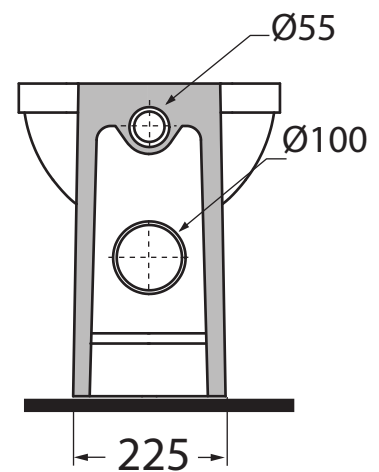

XCU 100/P
XCU 100/S

Vaso con scarico a parete trasformabile a terra
tramite curva tecnica in plastica

W.c. with wall trap changeable into floor trap
by plastic technical bend

Dimensioni/dimensions: 51x36xH 42 cm
Peso/weight: 23kg

XCU 500

Bidet monoforo
One-hole bidet

Dimensioni/dimensions: 51x36xH 42 cm
Peso/weight: 21 kg