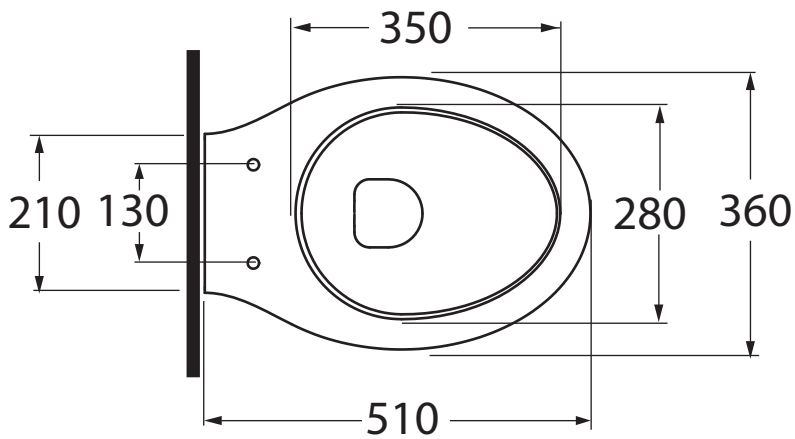

XCU 100/P
XCU 100/S

Vaso con scarico a parete trasformabile a terra
tramite curva tecnica in plastica

W.c. with wall trap changeable into floor trap
by plastic technical bend

Dimensioni/dimensions: 51x36xH 42 cm
Peso/weight: 23kg

XCU 500

Bidet monoforo
One-hole bidet

Dimensioni/dimensions: 51x36xH 42 cm
Peso/weight: 21 kg