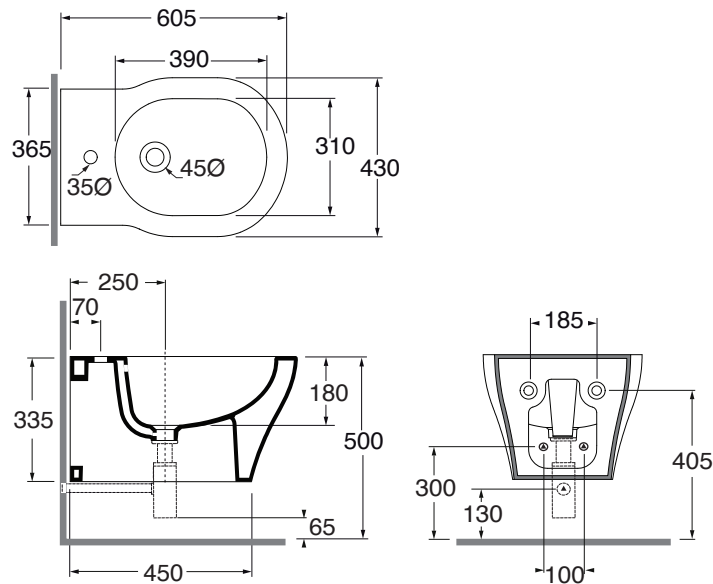

XLBKS000000M

sanitari sospesi 60/wall hung sanitary wares

codice
code

Bidet XL sospeso monoforo.
XL wall-hung bidet 1 tap-hole.

bianco lucido/ shiny white

XLBKS000000MBI

CM **60x43x33,5**

plt italy pz.12- plt export pcs. 16

kg 22,5

scala/scale 1:20 dimensioni/dimensions in mm

Ceramica

Complementi/complements:

: Codice
: code

Piletta automatica con troppo pieno
Automatic waste system with over flow
kg 0,5

PILTR

TECHNICAL SHEET n°: 01	DESIGNER: OFFICINA AZZURRA	CODE: XLBKS000000M	Azzurra sanitari in ceramica S.p.a. via Civita Castellana snc 01030 Castel S.Elia (VT) - ITALY Tel. +39.0761 518155 Fax. +39.0761 514560	
SHEET FORMAT: A4	ISO	REVISION: 04	SCALE: 1:20	DATE: 8/11/2022
REGULATIONS: CE EN 14528 / EN35 / Dop-14528 *				
All the measurements respect the tolerances provided by the "AZZURRA QUALITY GUIDELINES".				